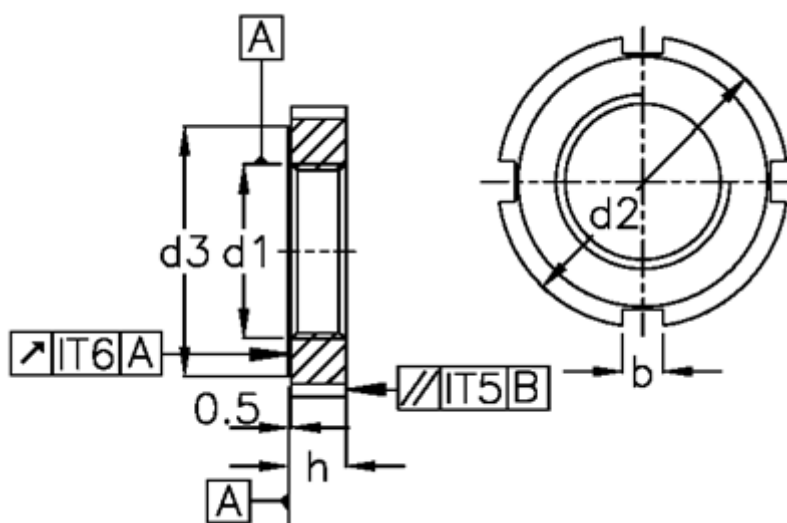

Article number: 20565558

Description: E+G Slotted locknut
DIN 1804-M20x1,5-W

Measures

$b = 6$

$C = A34-36$

$d_1 = M20 \times 1,5$

$d_2 = 36$

$d_3 = 30$

$H = 8$